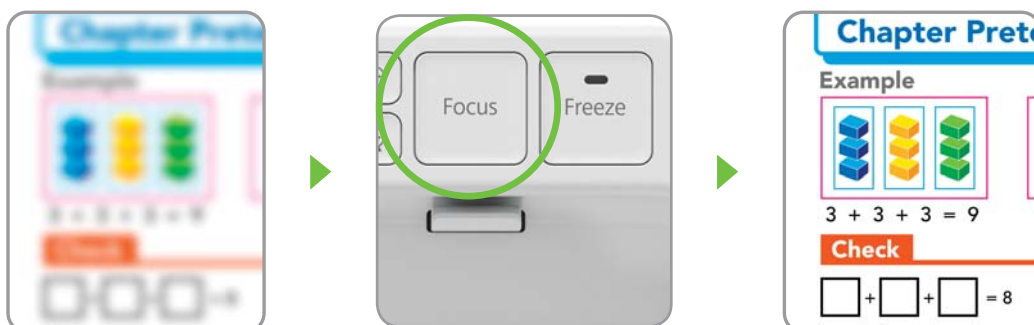

Convenient One-touch Control

Enjoy convenient one-touch button to freeze, focus, capture and video record the images.