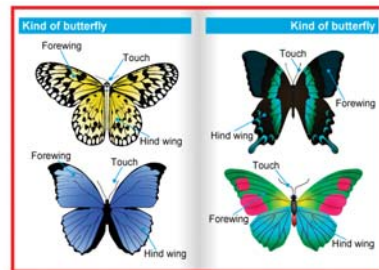

Realistic and Larger Images

Large Capture Area

Open students' eyes to a whole new world of possibilities. With a large capture area, the ELPDC13 lets you display virtually any object - from a two-page spread in a textbook to 3D objects or content from your smart devices.

B4

A3

Microscope Support

You can even share organisms under a microscopic view via the included microscope adapter. Just fit the adapter to any standard microscope eyepiece and bring the smallest particles to the big screen for all to see.