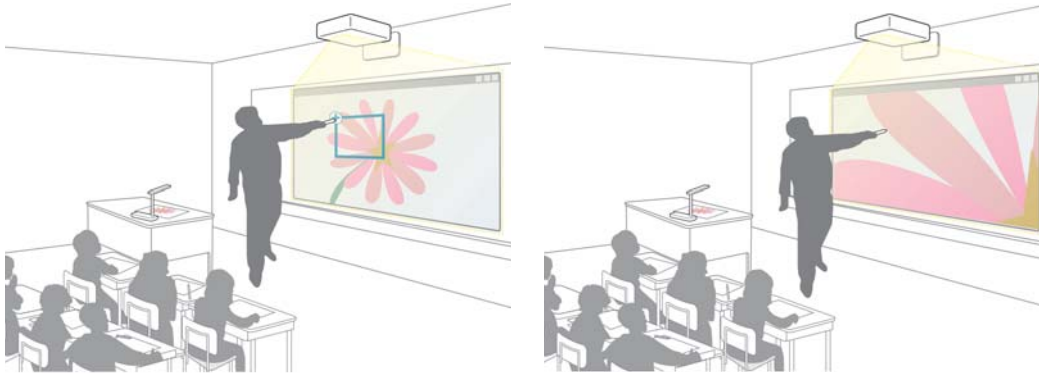

Hassle-free Compatibility

Enjoy instant interactivity with easy-to-use interactive tools. With PC-less annotation, add notes and diagrams to live images with Epson's interactive projectors. Its compatibility with Epson's interactive projectors gives you ease-of-control to your presentations.

Zoom in/out on the big screen