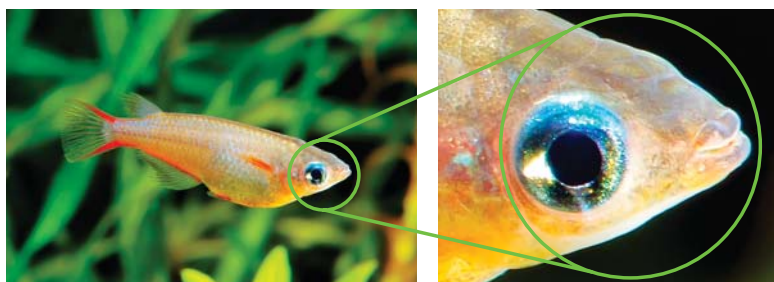

Pair your Epson's document camera with an interactive projector for impressive presentations today.

Realistic and Larger Images

Larger Imaging Sensor

Achieve sharp, clear images with amazing quality and detail in any light with the large imaging sensor, which captures more light per pixel. The ELPDC21 automatically detects the native aspect ratio of projectors and selects the correct output resolution to match.

12x Optical and 10x Digital Zoom

Zoom in on every intricate detail and let students get up close and personal with the subject at hand. The ELPDC21 delivers a unique perspective on any subject with up to 12x optical zoom and 10x digital zoom. Bring lessons alive, right before their eyes, without having to pass around a microscope or photograph.