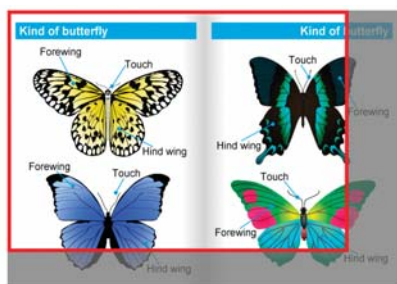

Realistic and Larger Images

Larger Imaging Sensor

Achieve sharp, clear images with amazing quality and detail in any light with the large imaging sensor, which captures more light per pixel. The ELPDC21 automatically detects the native aspect ratio of projectors and selects the correct output resolution to match.

12x Optical and 10x Digital Zoom

Zoom in on every intricate detail and let students get up close and personal with the subject at hand. The ELPDC21 delivers a unique perspective on any subject with up to 12x optical zoom and 10x digital zoom. Bring lessons alive, right before their eyes, without having to pass around a microscope or photograph.

Large Capture Area

Open students' eyes to a whole new world of possibilities. With a large capture area, the ELPDC21 lets you display virtually any object - from a two-page spread in a textbook to 3D objects or content from your smart devices.

B4

A3

Microscope Support

You can even share organisms under a microscopic via the included microscope adapter. Just fit the adapter to any standard microscope eyepiece and bring the smallest particles to the big screen for all to see.