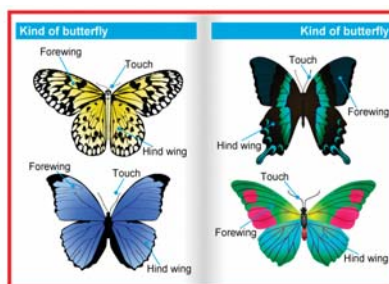

12x Optical and 10x Digital Zoom

Zoom in on every intricate detail and let students get up close and personal with the subject at hand. The ELPDC21 delivers a unique perspective on any subject with up to 12x optical zoom and 10x digital zoom. Bring lessons alive, right before their eyes, without having to pass around a microscope or photograph.

Large Capture Area

Open students' eyes to a whole new world of possibilities. With a large capture area, the ELPDC21 lets you display virtually any object - from a two-page spread in a textbook to 3D objects or content from your smart devices.

B4

A3

Microscope Support

You can even share organisms under a microscopic via the included microscope adapter. Just fit the adapter to any standard microscope eyepiece and bring the smallest particles to the big screen for all to see.