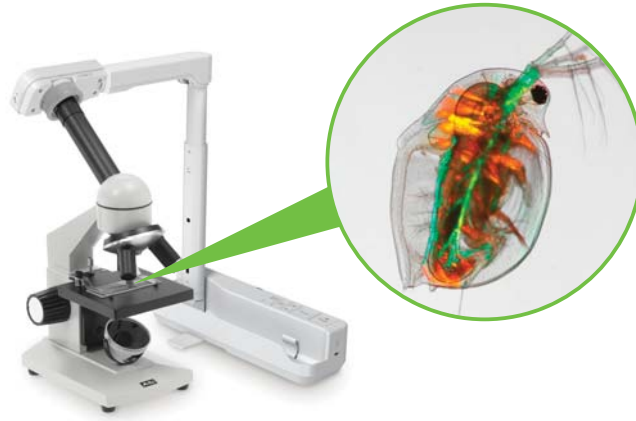

Built-in LED Light

The built-in LED light illuminates objects so that you can project objects clearly even if the surrounding area is dimly lit.

Convenient One-touch Control

Enjoy convenient one-touch button to freeze, focus, capture and video record the images.

Realistic and Larger Images

The ELPDC07 features an 8x digital zoom and a microscope adapter to provide sharp detail and clear magnification, making it the perfect tool for a dynamic presentation.

Open students' eyes to a whole new world of possibilities. With a large capture area, the ELPDC07 lets you display virtually any object - from a one-page spread in a textbook to 3D objects or content from your smart devices. You can even share organisms under a microscopic view via the included microscope adapter. Just fit the adapter to any standard microscope eyepiece and bring the smallest particles to the big screen for all to see.